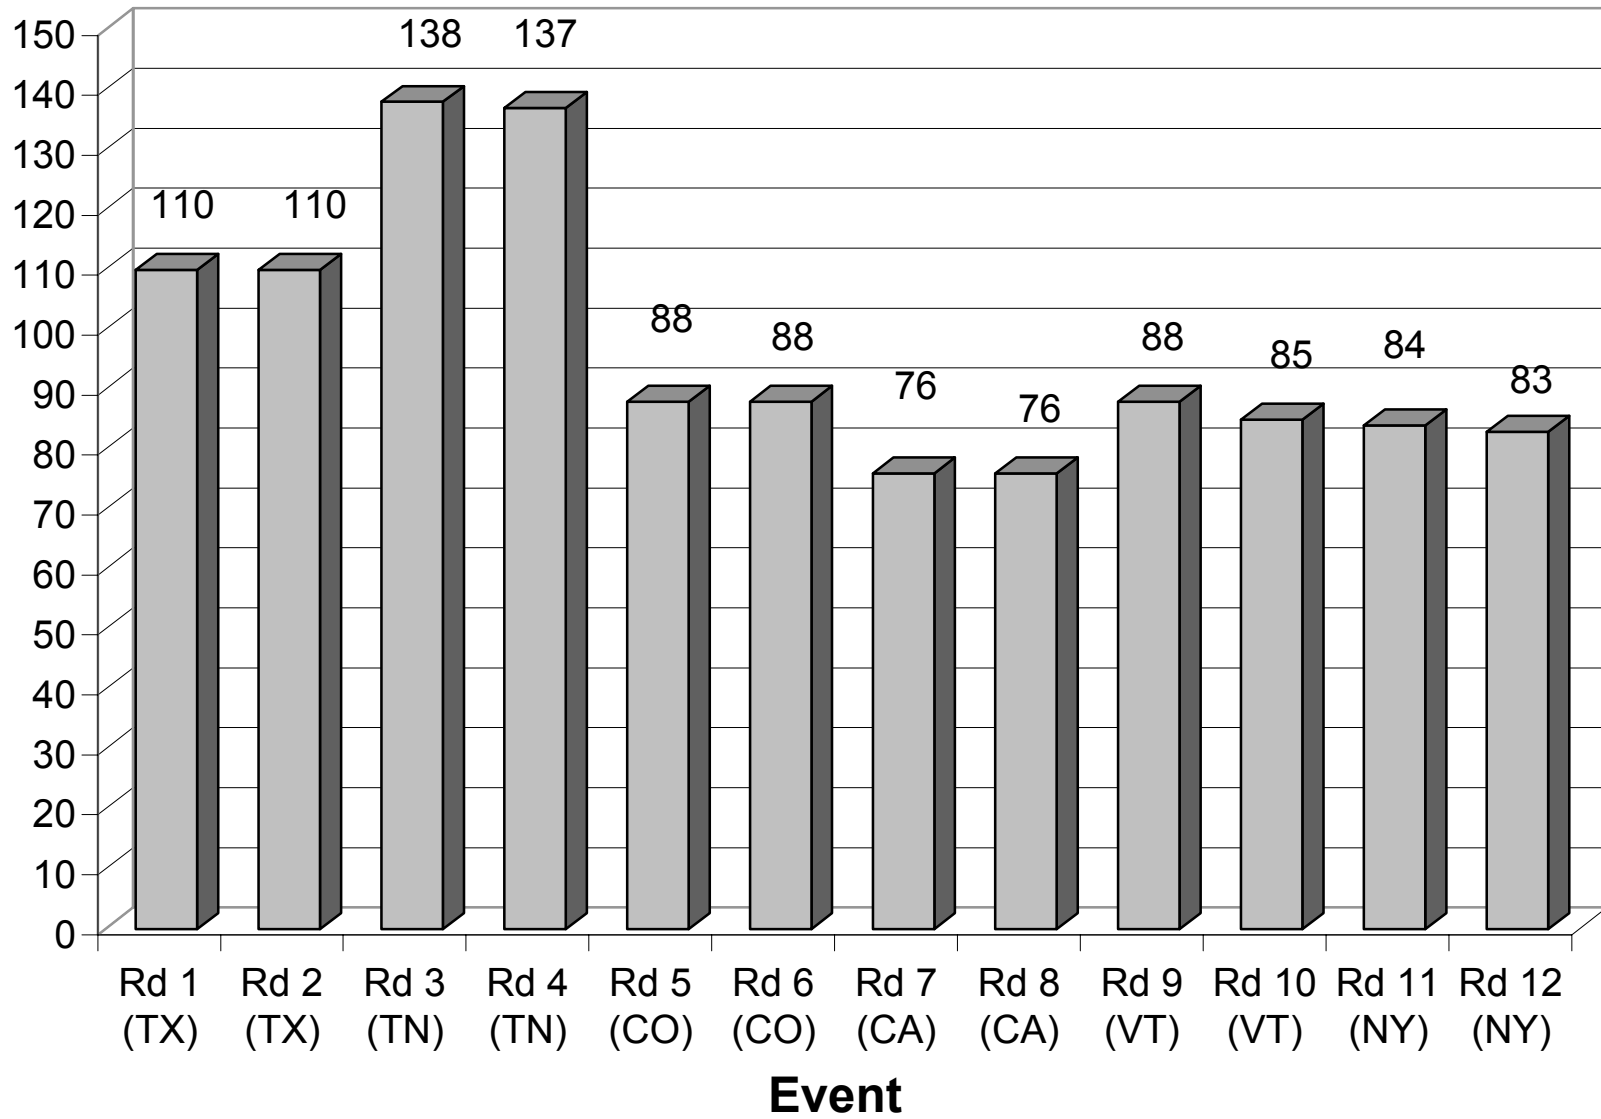

Pre-Entered Riders per Event

2005 NATC/AMA National Trials Series

Class Representation

Pre-Entered Riders
2005 NATC/AMA National Trials Series

Manufacturer Representation

2005 NATC/AMA National Trials Series

Club Representation

2005 NATC/AMA National Trials Series

Total Entries per Club

2005 NATC/AMA National Trials Series