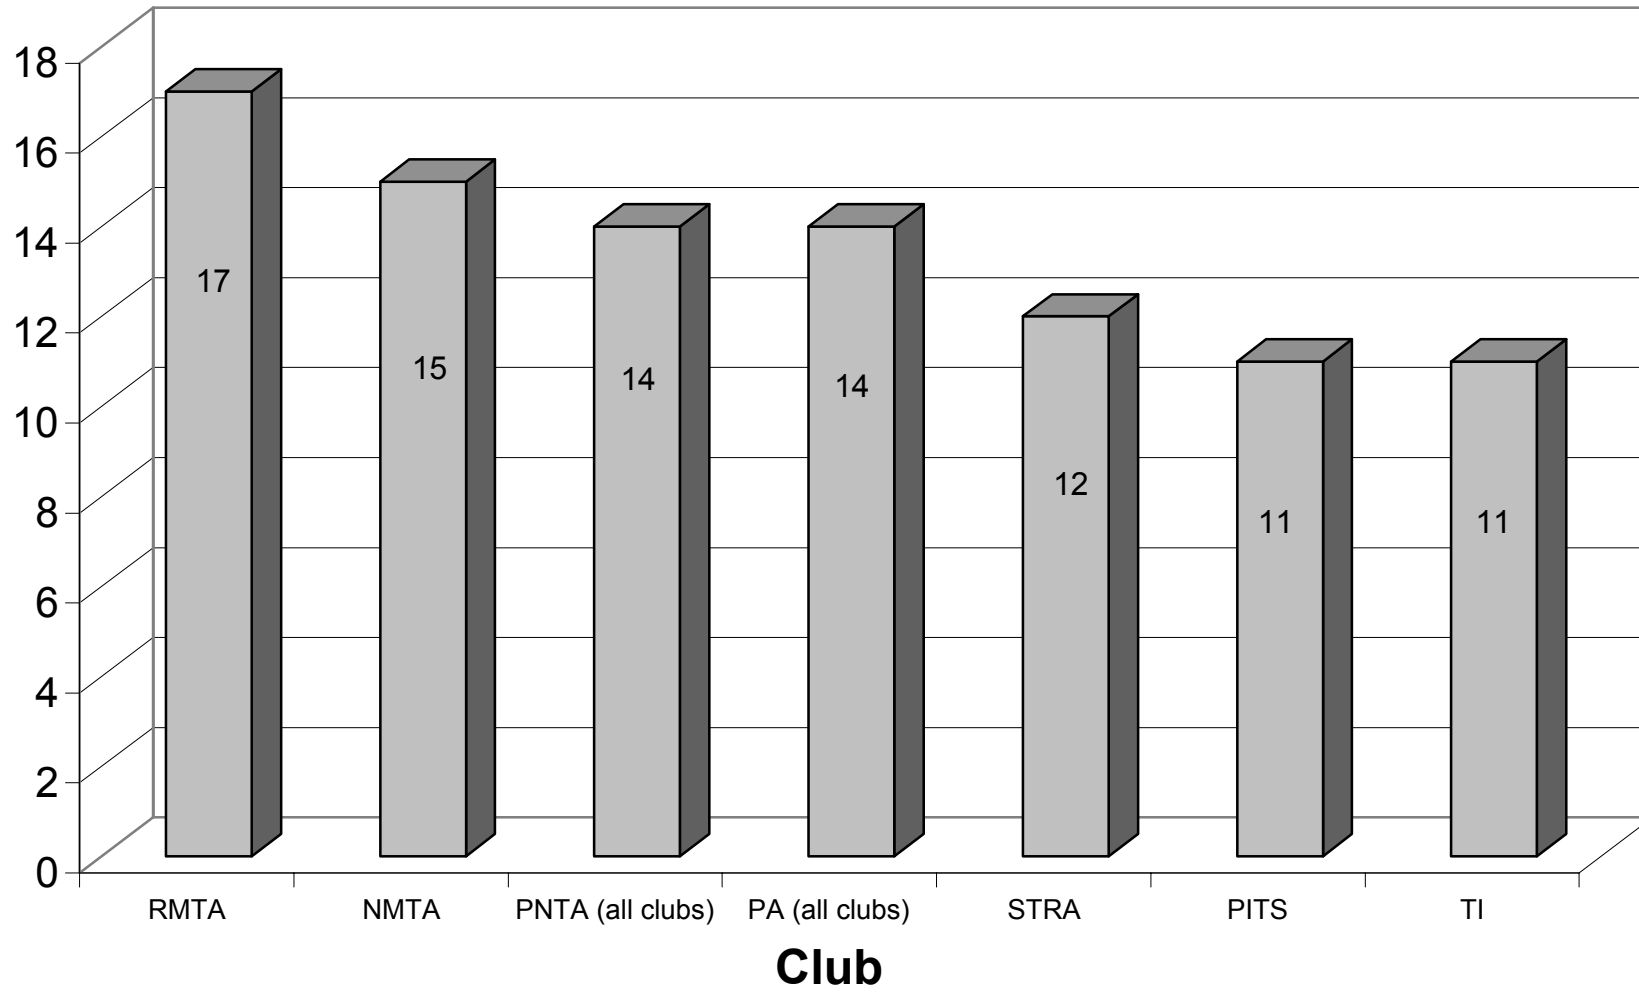

Pre-Entered Riders per Event

2005 NATC/AMA National Trials Series

Class Representation

Pre-Entered Riders
2005 NATC/AMA National Trials Series

Manufacturer Representation

2005 NATC/AMA National Trials Series

Club Representation

2005 NATC/AMA National Trials Series

Total Entries per Club

2005 NATC/AMA National Trials Series