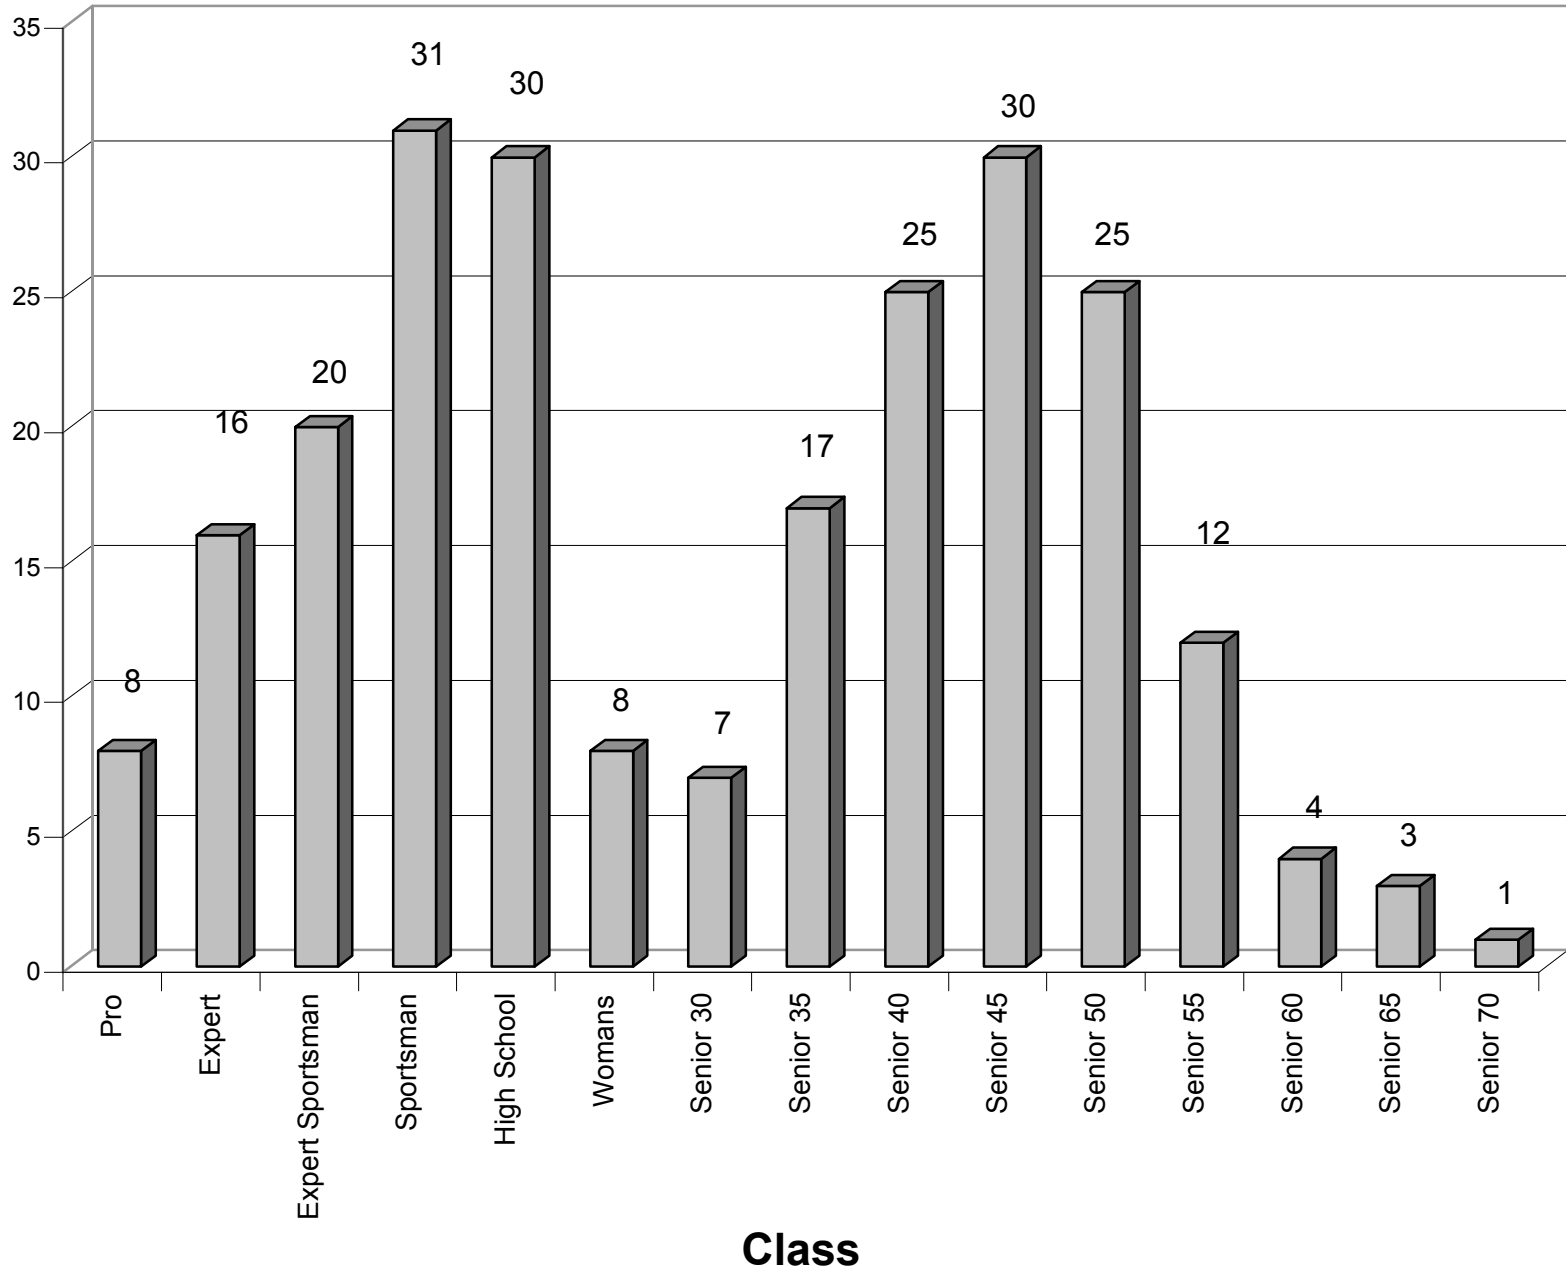

Pre-Entered Riders per Event

2005 NATC/AMA National Trials Series

Class Representation

Pre-Entered Riders
2005 NATC/AMA National Trials Series

Manufacturer Representation

2005 NATC/AMA National Trials Series

Club Representation

2005 NATC/AMA National Trials Series

Total Entries per Club

2005 NATC/AMA National Trials Series